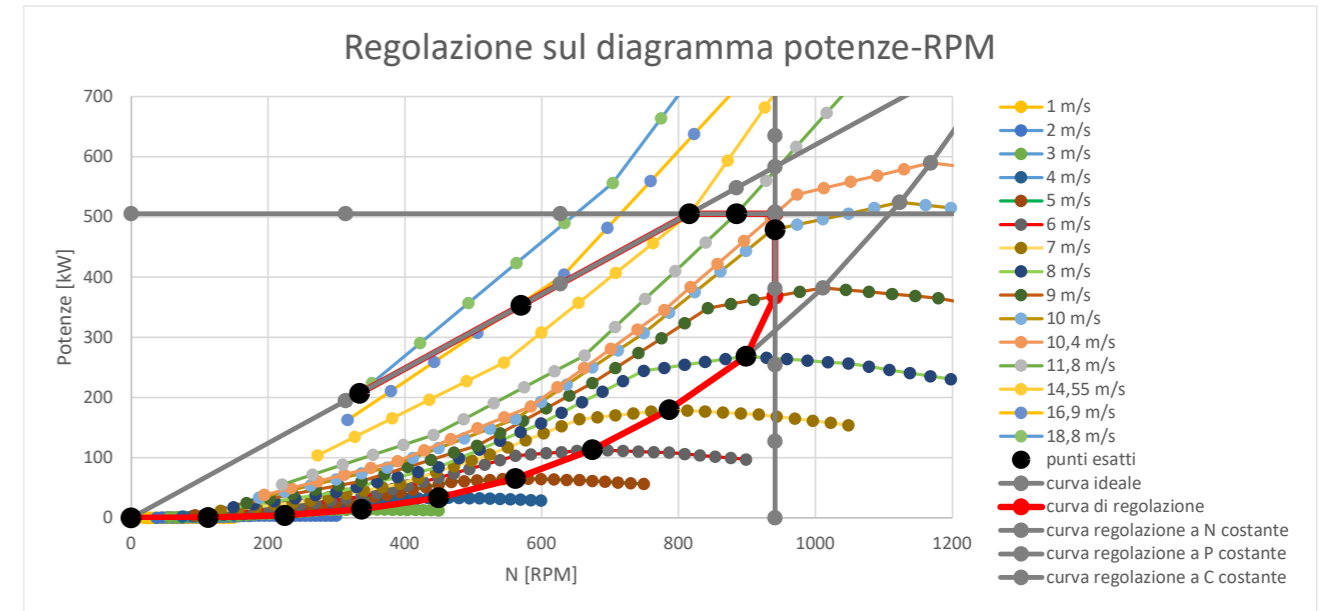

Curva di regolazione sul diagramma Potenza-RPM

R= 0,51 m
rho= 1,225 kg/m3

N [rpm]	P [W]	V [m/s]	TSR, λ	Cp	w [rad/s]
0	0	0,0	6,0	#DIV/0!	0
112	1	1,0	6,0	1,047575	11,76471
225	4	2,0	6,0	1,047575	23,52941
337	14	3,0	6,0	1,047575	35,29412
449	34	4,0	6,0	1,047575	47,05882
562	66	5,0	6,0	1,047575	58,82353
674	113	6,0	6,0	1,047575	70,58824
786	180	7,0	6,0	1,047575	82,35294
899	268	8,0	6,0	1,047575	94,11765
941	369	9,0	5,6	1,010146	98,55977
941	479	10,0	5,0	0,957216	98,55977
941	505	10,4	4,8	0,897766	98,55977
885	505	11,8	4,0	0,612703	92,64618
816	505	14,5	3,0	0,329808	85,41847
570	353	16,9	1,8	0,145955	59,69026
334	207	18,9	0,9	0,061279	34,9764

Curva di regolazione sul diagramma Coppia-RPM

N [rpm]	C [Nm]	V [m/s]	TSR, λ
0	0,00	0,0	6,0
112	0,04	1,0	6,0
225	0,18	2,0	6,0
337	0,40	3,0	6,0
449	0,71	4,0	6,0
562	1,11	5,0	6,0
674	1,60	6,0	6,0
786	2,18	7,0	6,0
899	2,85	8,0	6,0
941	3,74	9,0	5,6
941	4,86	10,0	5,0
941	5,13	10,4	4,8
885	5,46	11,8	4,0
816	5,92	14,5	3,0
570	5,92	16,9	1,8
334	5,92	18,9	0,9