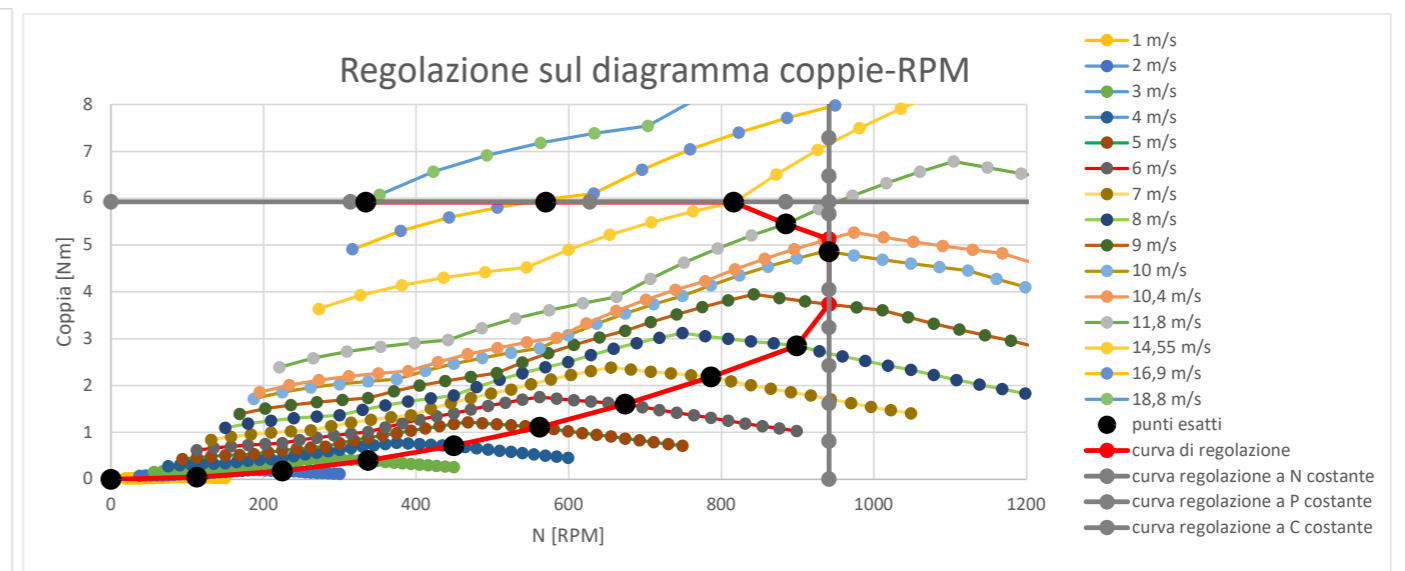

Curva di regolazione sul diagramma Potenza-RPM

R= 0,51 m
rho= 1,225 kg/m3

N [rpm]	P [W]	V [m/s]	TSR, λ	Cp	w [rad/s]
0	0	0,0	6,0	#DIV/0!	0
112	1	1,0	6,0	1,047575	11,76471
225	4	2,0	6,0	1,047575	23,52941
337	14	3,0	6,0	1,047575	35,29412
449	34	4,0	6,0	1,047575	47,05882
562	66	5,0	6,0	1,047575	58,82353
674	113	6,0	6,0	1,047575	70,58824
786	180	7,0	6,0	1,047575	82,35294
899	268	8,0	6,0	1,047575	94,11765
941	369	9,0	5,6	1,010146	98,55977
941	479	10,0	5,0	0,957216	98,55977
941	505	10,4	4,8	0,897766	98,55977
885	505	11,8	4,0	0,612703	92,64618
816	505	14,5	3,0	0,329808	85,41847
570	353	16,9	1,8	0,145955	59,69026
334	207	18,9	0,9	0,061279	34,9764

Curva di regolazione sul diagramma Coppia-RPM

N [rpm]	C [Nm]	V [m/s]	TSR, λ
0	0,00	0,0	6,0
112	0,04	1,0	6,0
225	0,18	2,0	6,0
337	0,40	3,0	6,0
449	0,71	4,0	6,0
562	1,11	5,0	6,0
674	1,60	6,0	6,0
786	2,18	7,0	6,0
899	2,85	8,0	6,0
941	3,74	9,0	5,6
941	4,86	10,0	5,0
941	5,13	10,4	4,8
885	5,46	11,8	4,0
816	5,92	14,5	3,0
570	5,92	16,9	1,8
334	5,92	18,9	0,9