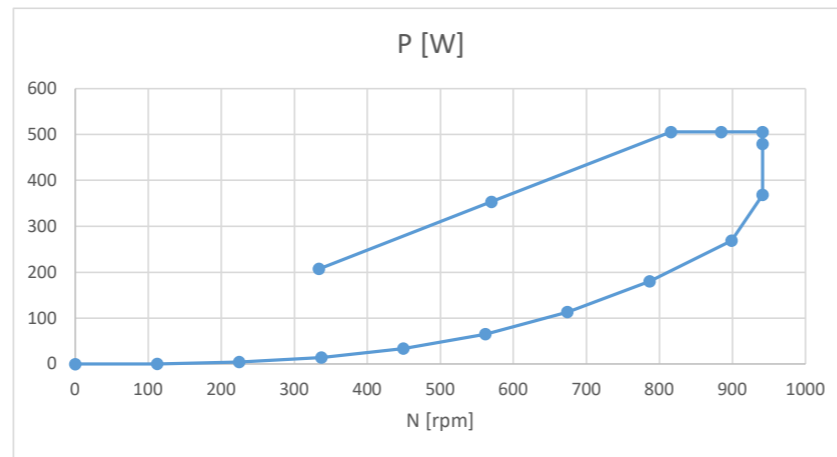

Curva di regolazione sul diagramma Potenza-RPM

R= 0,51 m
rho= 1,225 kg/m3

N [rpm]	P [W]	V [m/s]	TSR, λ	Cp	w [rad/s]
0	0	0,0	6,0	#DIV/0!	0
112	1	1,0	6,0	1,047575	11,76471
225	4	2,0	6,0	1,047575	23,52941
337	14	3,0	6,0	1,047575	35,29412
449	34	4,0	6,0	1,047575	47,05882
562	66	5,0	6,0	1,047575	58,82353
674	113	6,0	6,0	1,047575	70,58824
786	180	7,0	6,0	1,047575	82,35294
899	268	8,0	6,0	1,047575	94,11765
941	369	9,0	5,6	1,010146	98,55977
941	479	10,0	5,0	0,957216	98,55977
941	505	10,4	4,8	0,897766	98,55977
885	505	11,8	4,0	0,612703	92,64618
816	505	14,5	3,0	0,329808	85,41847
570	353	16,9	1,8	0,145955	59,69026
334	207	18,9	0,9	0,061279	34,9764

Curva di regolazione sul diagramma Coppia-RPM

N [rpm]	C [Nm]	V [m/s]	TSR, λ
0	0,00	0,0	6,0
112	0,04	1,0	6,0
225	0,18	2,0	6,0
337	0,40	3,0	6,0
449	0,71	4,0	6,0
562	1,11	5,0	6,0
674	1,60	6,0	6,0
786	2,18	7,0	6,0
899	2,85	8,0	6,0
941	3,74	9,0	5,6
941	4,86	10,0	5,0
941	5,13	10,4	4,8
885	5,46	11,8	4,0
816	5,92	14,5	3,0
570	5,92	16,9	1,8
334	5,92	18,9	0,9