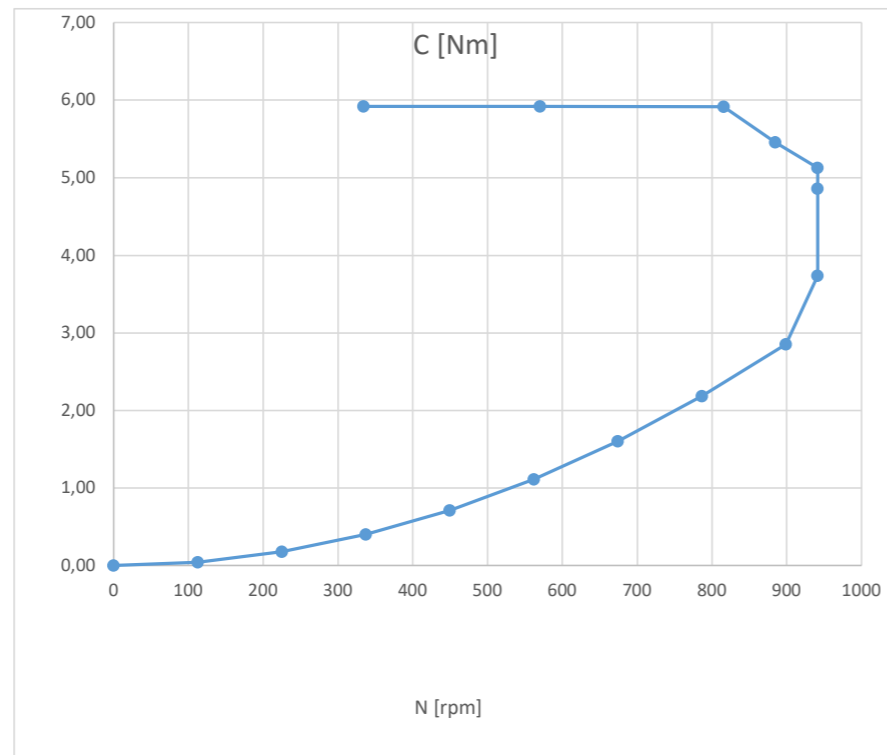

Curva di regolazione sul diagramma Potenza-RPM

R= 0,51 m
rho= 1,225 kg/m3

N [rpm]	P [W]	V [m/s]	TSR, λ	Cp	w [rad/s]
0	0	0,0	6,0	#DIV/0!	0
112	1	1,0	6,0	1,047575	11,76471
225	4	2,0	6,0	1,047575	23,52941
337	14	3,0	6,0	1,047575	35,29412
449	34	4,0	6,0	1,047575	47,05882
562	66	5,0	6,0	1,047575	58,82353
674	113	6,0	6,0	1,047575	70,58824
786	180	7,0	6,0	1,047575	82,35294
899	268	8,0	6,0	1,047575	94,11765
941	369	9,0	5,6	1,010146	98,55977
941	479	10,0	5,0	0,957216	98,55977
941	505	10,4	4,8	0,897766	98,55977
885	505	11,8	4,0	0,612703	92,64618
816	505	14,5	3,0	0,329808	85,41847
570	353	16,9	1,8	0,145955	59,69026
334	207	18,9	0,9	0,061279	34,9764

Curva di regolazione sul diagramma Coppia-RPM

N [rpm]	C [Nm]	V [m/s]	TSR, λ
0	0,00	0,0	6,0
112	0,04	1,0	6,0
225	0,18	2,0	6,0
337	0,40	3,0	6,0
449	0,71	4,0	6,0
562	1,11	5,0	6,0
674	1,60	6,0	6,0
786	2,18	7,0	6,0
899	2,85	8,0	6,0
941	3,74	9,0	5,6
941	4,86	10,0	5,0
941	5,13	10,4	4,8
885	5,46	11,8	4,0
816	5,92	14,5	3,0
570	5,92	16,9	1,8
334	5,92	18,9	0,9