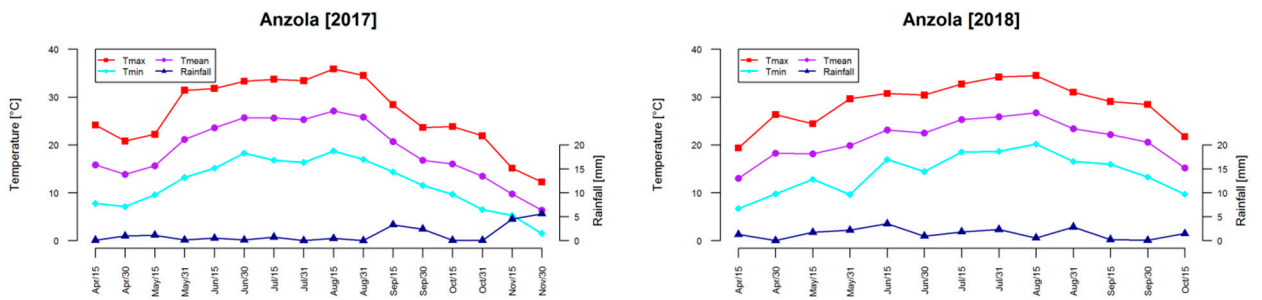

## Supplementary materials

**Figure S1.** Fifteen-day averaged temperatures and rainfall in Anzola dell’Emilia in 2017 and 2018 cropping seasons.

**Figure S2.** Fifteen-day averaged temperatures and rainfall in Conselice in 2017 and 2018 cropping seasons.

**Figure S3.** Fifteen-day averaged temperatures and rainfall in Mirandola in 2017 and 2018 cropping seasons.

**Figure S4.** Fifteen-day averaged temperatures and rainfall in Nonantola in 2017 cropping season.