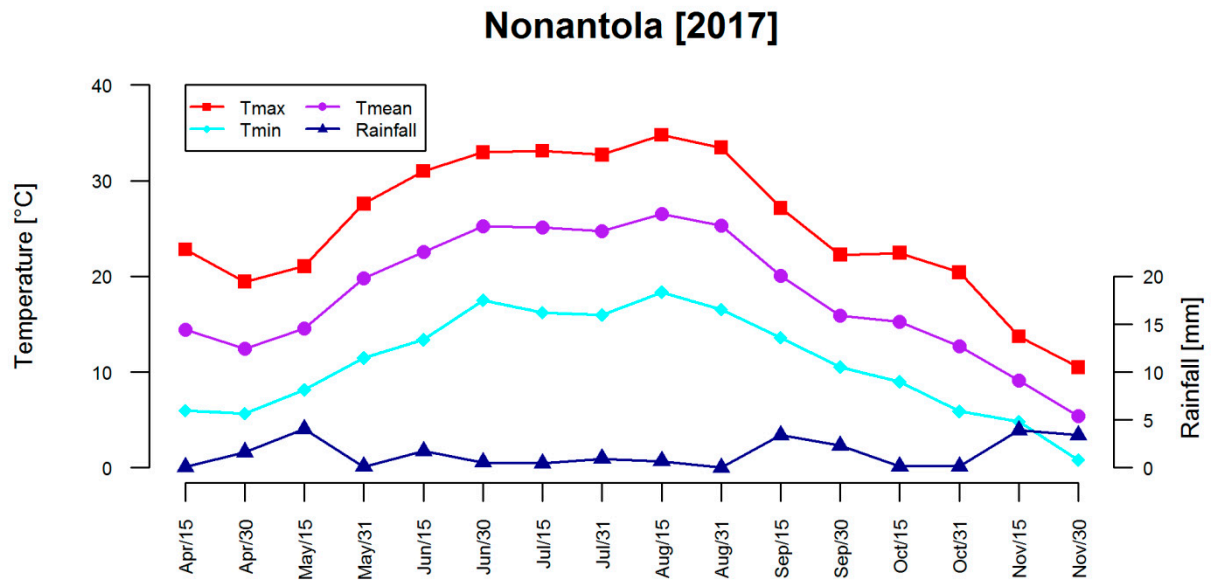

## Supplementary materials

**Figure S1.** Fifteen-day averaged temperatures and rainfall in Anzola dell’Emilia in 2017 and 2018 cropping seasons.

**Figure S2.** Fifteen-day averaged temperatures and rainfall in Conselice in 2017 and 2018 cropping seasons.

**Figure S3.** Fifteen-day averaged temperatures and rainfall in Mirandola in 2017 and 2018 cropping seasons.

**Figure S4.** Fifteen-day averaged temperatures and rainfall in Nonantola in 2017 cropping season.