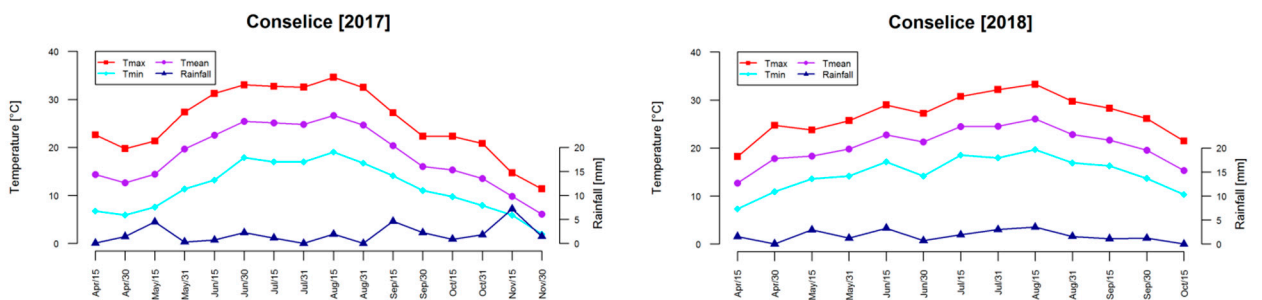

## Supplementary materials

**Figure S1.** Fifteen-day averaged temperatures and rainfall in Anzola dell’Emilia in 2017 and 2018 cropping seasons.

**Figure S2.** Fifteen-day averaged temperatures and rainfall in Conselice in 2017 and 2018 cropping seasons.

**Figure S3.** Fifteen-day averaged temperatures and rainfall in Mirandola in 2017 and 2018 cropping seasons.

**Figure S4.** Fifteen-day averaged temperatures and rainfall in Nonantola in 2017 cropping season.