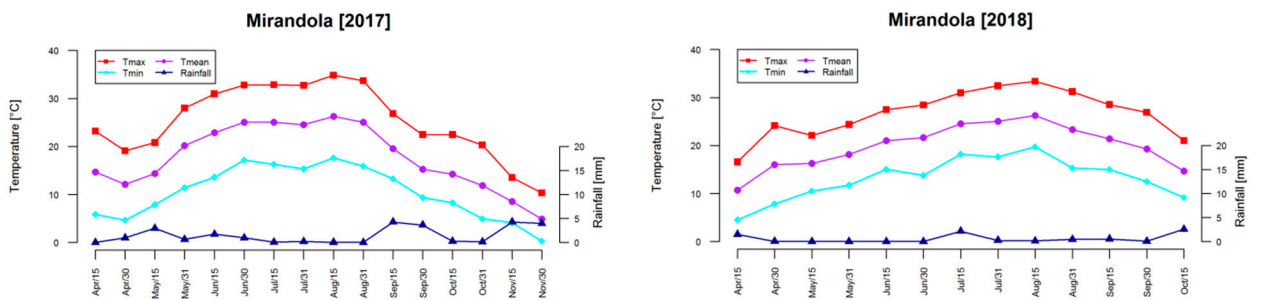

## Supplementary materials

**Figure S1.** Fifteen-day averaged temperatures and rainfall in Anzola dell’Emilia in 2017 and 2018 cropping seasons.

**Figure S2.** Fifteen-day averaged temperatures and rainfall in Conselice in 2017 and 2018 cropping seasons.

**Figure S3.** Fifteen-day averaged temperatures and rainfall in Mirandola in 2017 and 2018 cropping seasons.

**Figure S4.** Fifteen-day averaged temperatures and rainfall in Nonantola in 2017 cropping season.