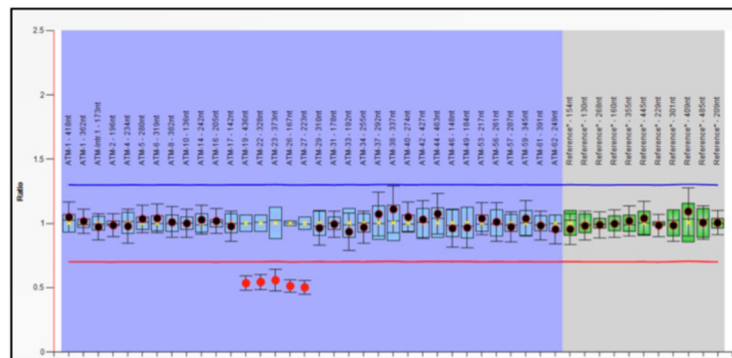

P041-ATM kit 3244 negative ctrl

P042-ATM kit 3244 negative ctrl

P041-ATM kit 3167 proband

P042-ATM kit 3167 proband

Supplementary Fig, 1