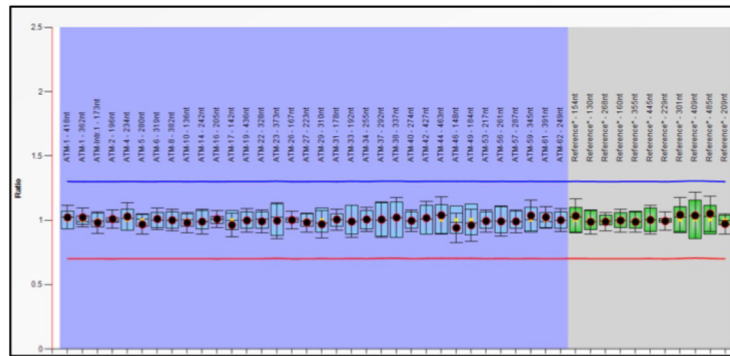

P041-ATM kit 3244 negative ctrl

P042-ATM kit 3244 negative ctrl

P041-ATM kit 3167 proband

P042-ATM kit 3167 proband

Supplementary Fig, 1