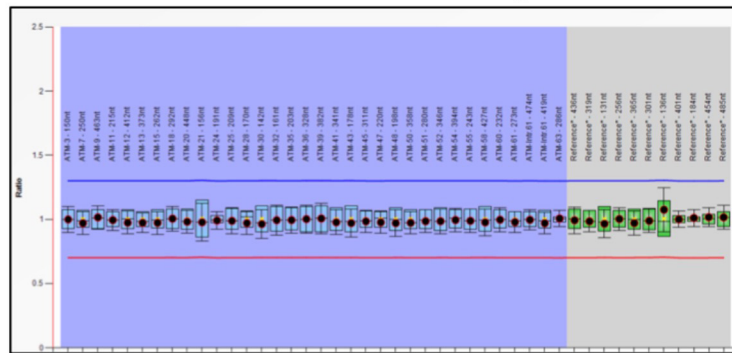

P041-ATM kit 3244 negative ctrl

P042-ATM kit 3244 negative ctrl

P041-ATM kit 3167 proband

P042-ATM kit 3167 proband

Supplementary Fig, 1