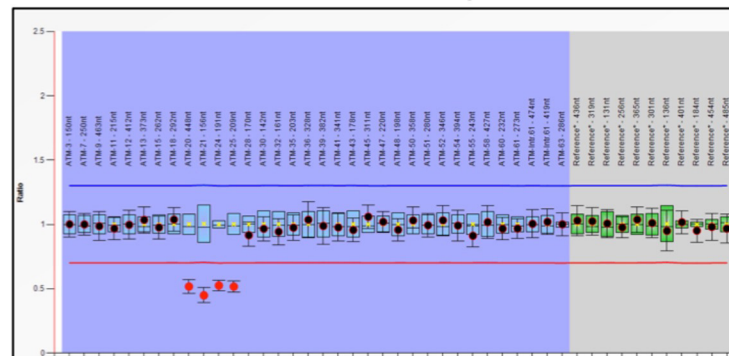

P041-ATM kit 3244 negative ctrl

P042-ATM kit 3244 negative ctrl

P041-ATM kit 3167 proband

P042-ATM kit 3167 proband

Supplementary Fig, 1